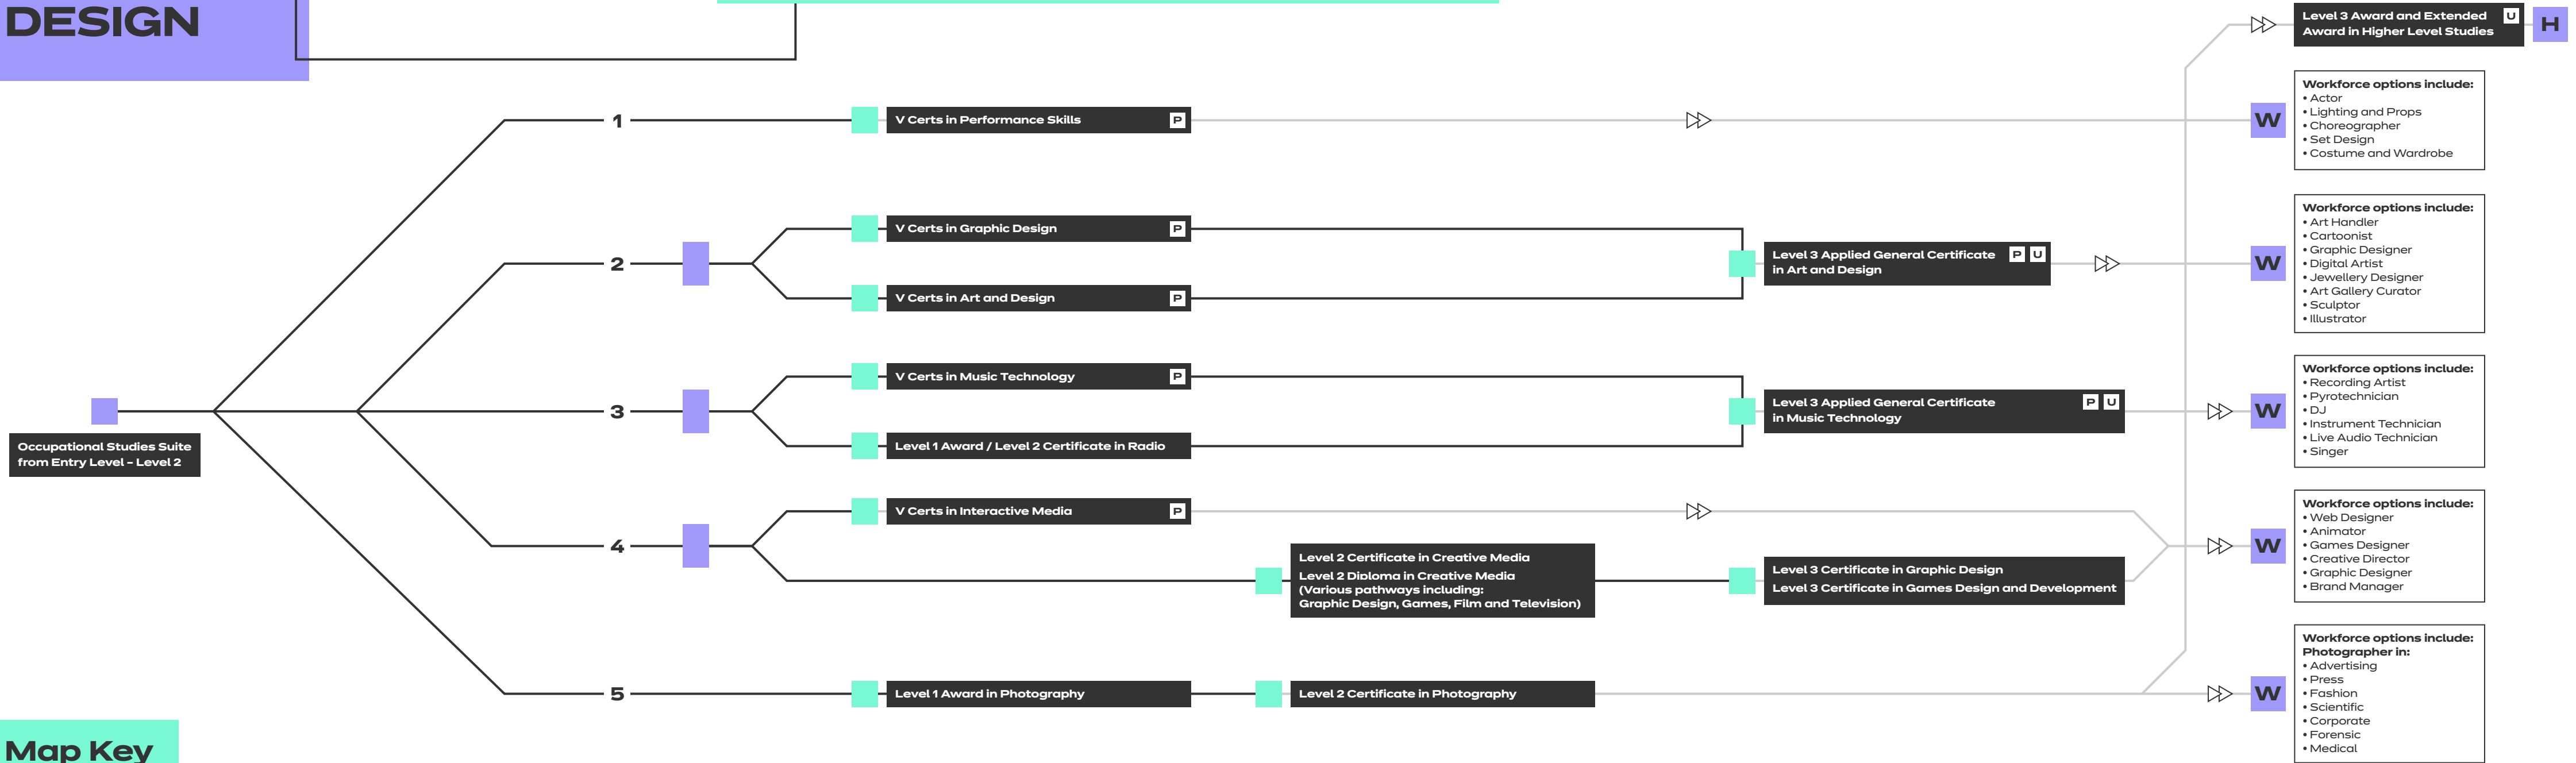

Progression map 2021-22

This progression map details many of the qualifications available within this sector but is just a taster of what we have to offer. Please visit our website www.QualHub.co.uk to view our full portfolio.

Map Key

- 1 Performance Skills
- 2 Art and Design
- 3 Music Technology
- 4 Creative Media
- 5 Photography

Supporting Qualifications / CPD

Level 2 Certificate in Understanding Data Protection and Data Security