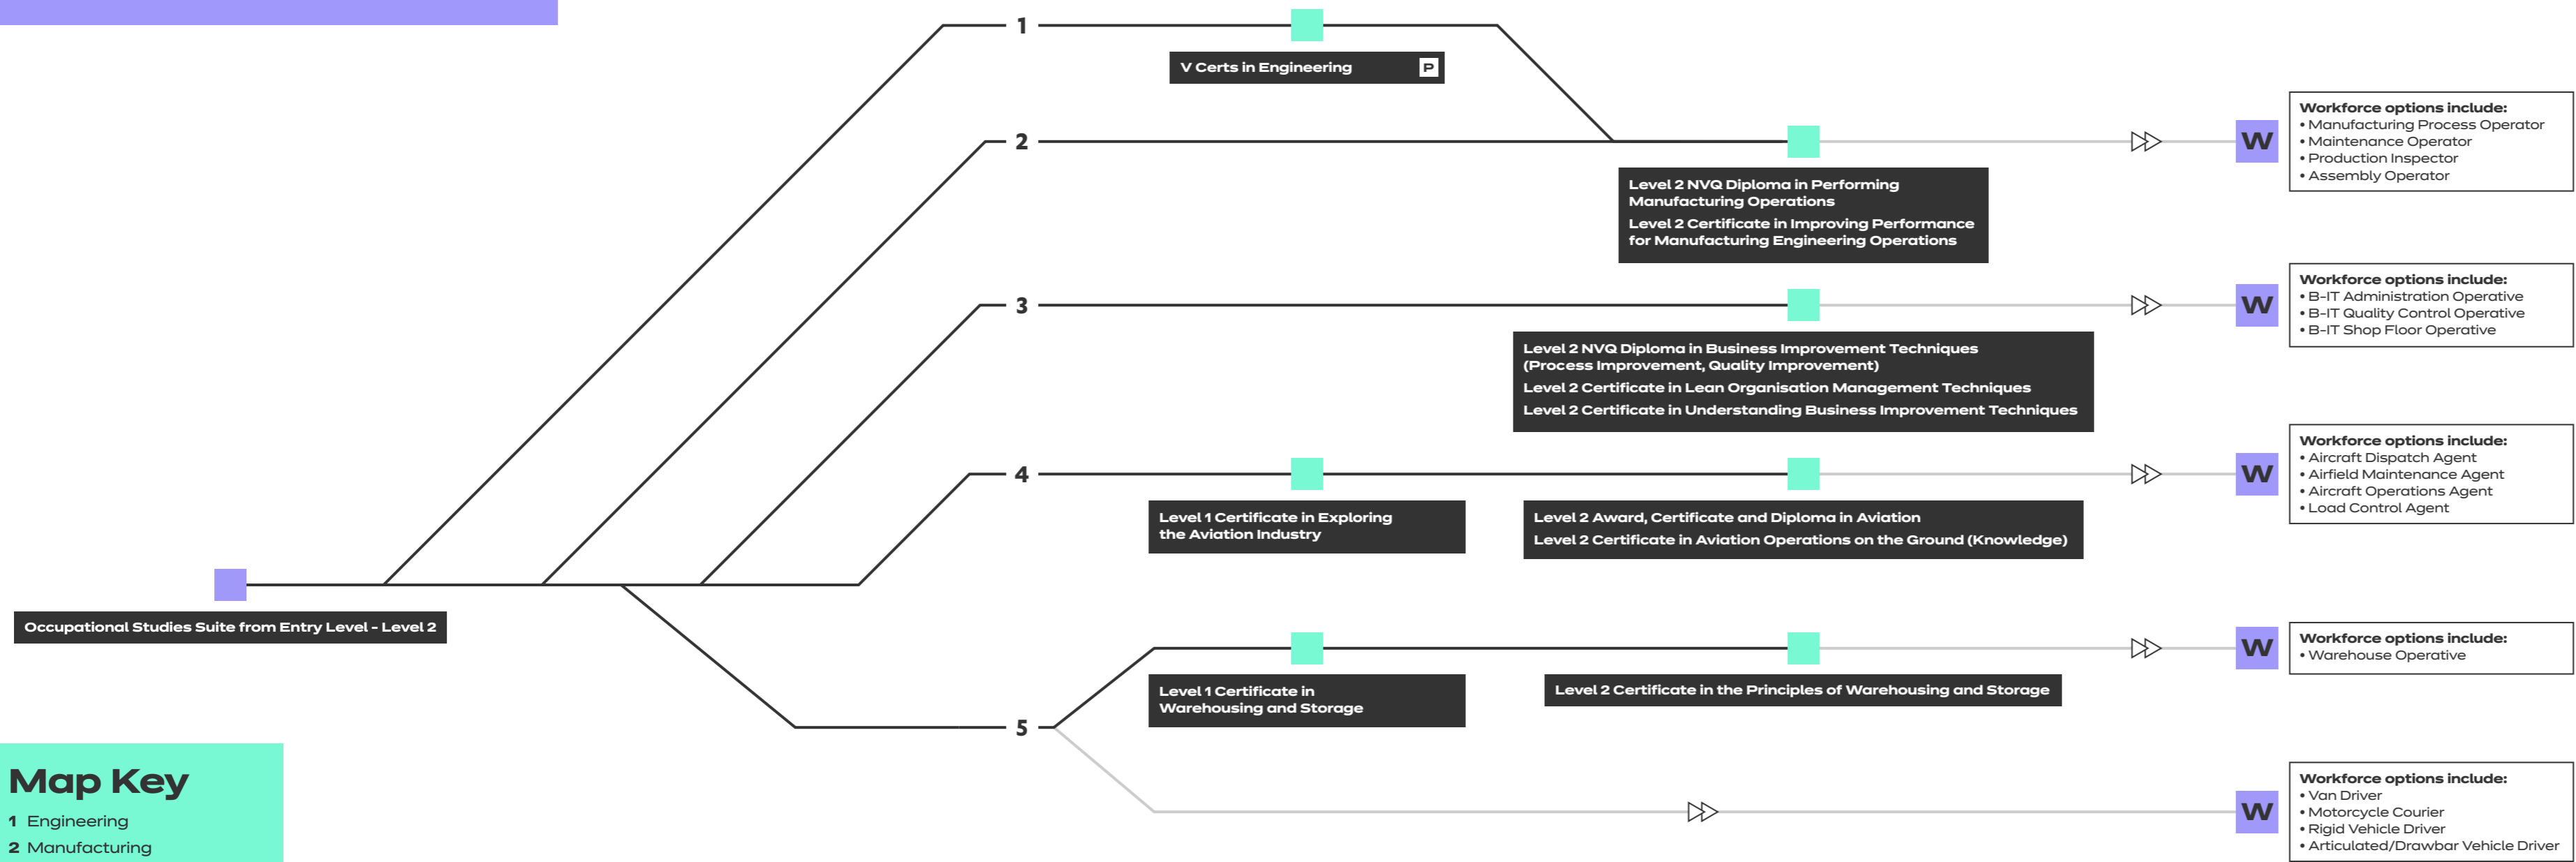

# TRANSPORT ENGINEERING AND CONSTRUCTION

## Progression map 2021-22

This progression map details many of the qualifications available within this sector but is just a taster of what we have to offer. Please visit our website [www.QualHub.co.uk](http://www.QualHub.co.uk) to view our full portfolio.

### Map Key

- 1 Engineering
- 2 Manufacturing
- 3 Business Improvement
- 4 Aviation
- 5 Warehousing and Logistics

**P** Performance Points    **U** UCAS Points    **W** Workforce Options

All qualifications in this map are eligible for funding. Please check the ESFA Hub and relevant Funding Rules or Guidance for confirmation on which funding streams they're eligible under plus the learner eligibility criteria. **For details on the many qualifications that will support learners' general progression, please visit [www.QualHub.co.uk](http://www.QualHub.co.uk).**